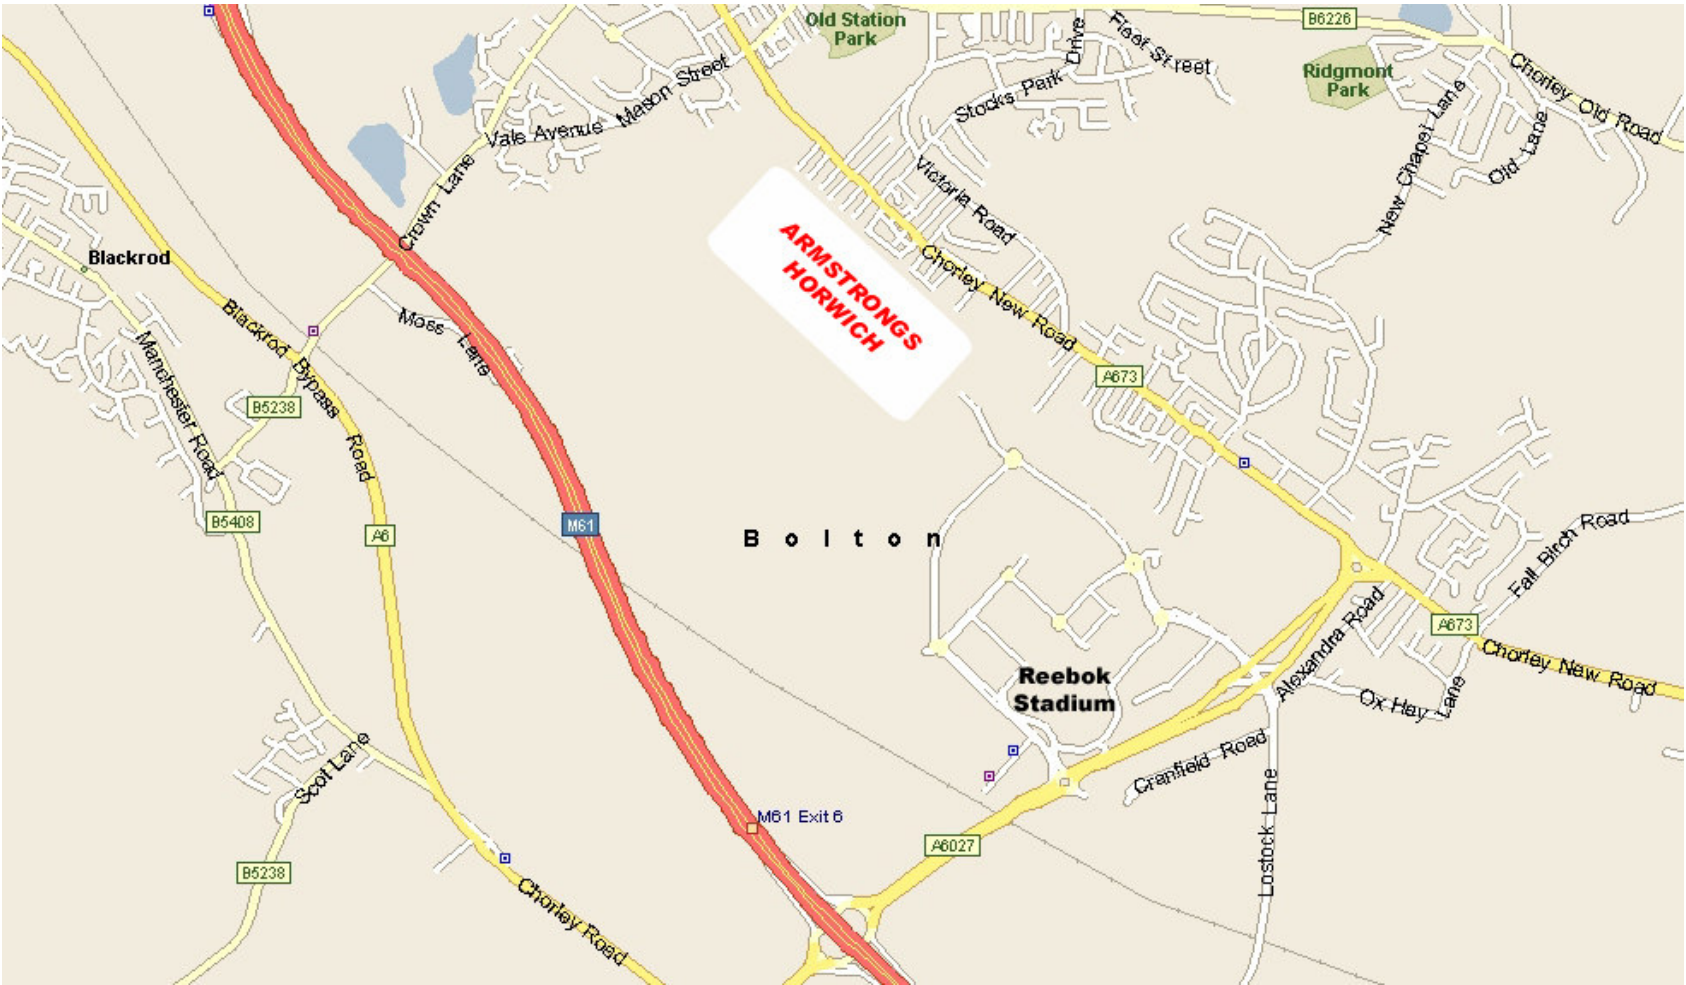

Directions to Armstrongs Office at Horwich

Armstrongs Environmental Services Ltd
Horwich Recycling Centre
Chorley New Road
Horwich
Bolton
BL6 5NJ

- Leave M61 at Junction 6, turn onto the A6027 dual carriageway towards Horwich / Bolton.
- At the Reebok Stadium roundabout, continue straight on, heading towards Horwich / Bolton.
- At the next set of Traffic Lights (you will see TESCO on left at these lights) continue straight on but get into the left hand lane.
- At the next roundabout (The Beehive), turn left onto Chorley New Road towards Horwich.
- After about $\frac{3}{4}$ of a mile you will see a Texaco garage on the right hand side of the road, immediately after you pass this garage, turn left into an unnamed road, signposted Fowler Industrial Estate.... Keep on this road for a hundred yards and Armstrongs is directly in front of you.
- Enter the site via the gate and immediately turn right and proceed by vehicle to the office. Car parking is anywhere on the right hand side, there is a 5 MPH speed restriction on site.
- If entering the site as a pedestrian please use the pedestrian marked pathways and observe the safe crossing points.
- Hi-Vis and other PPE will be required to be worn if working on site.
- Contact 01204 668021 for further instructions if you get lost.

ARMSTRONGS DIRECTIONS – Version 2006